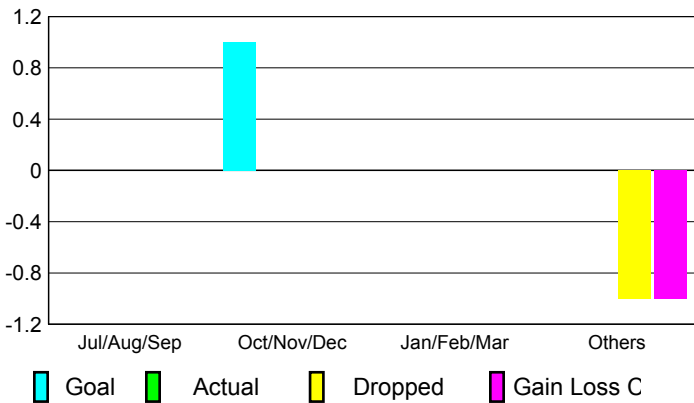

2009-2010 GMT Quarterly Report for District (or Undistricted) **District 331 A**

GMT: **Shinobu Goto**

Location: **JAPAN**

GMT CA: **5**

CLUBS

Club Results
2009-2010

Clubs
2008-2009

Month	New Club Goal	Actual New Clubs	Actual Dropped Clubs	Gain/Loss of Clubs	Gain/Loss of Clubs
Jul/Aug/Sep	0	0	0	0	0
Oct/Nov/Dec	1	0	0	0	0
Jan/Feb/Mar	0	0	0	0	0
Apr/May/Jun	0	0	-1	-1	0
Totals	1	0	-1	-1	0

Club Results 2009-2010

Goal, New, Dropped, Gain/Loss

Comparison of Club Gain/Loss

Current Year Compared to the Previous Year

YTD Status Quo Clubs 2009-2010

Status Quo Clubs Compared to Status Quo Members

MEMBERSHIP