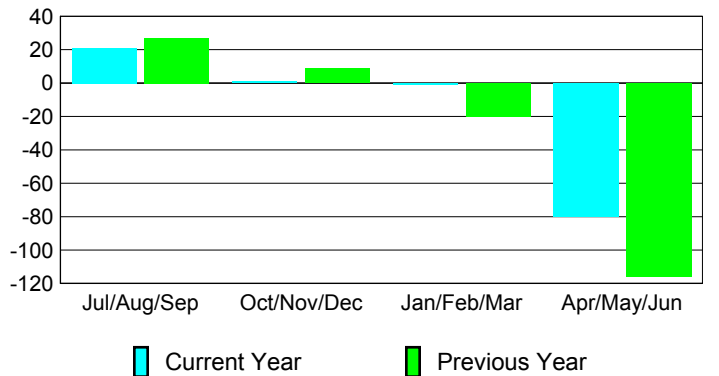

Membership Results
2009-2010

Membership
2008-2009

Month	Net Memb Goal	Actual New Memb	Actual Dropped Memb	Gain/Loss of Memb	Gain/Loss of Memb
Jul/Aug/Sep	80	83	-62	21	27
Oct/Nov/Dec	50	44	-43	1	9
Jan/Feb/Mar	60	57	-58	-1	-20
Apr/May/Jun	10	47	-127	-80	-116
Totals	200	231	-290	-59	-100

Membership Results 2009-2010

Goal, New, Dropped, Gain/Loss

Comparison of Membership Gain/Loss

Current Year Compared to the Previous Year

Gender Comparison 2009-2010

Jul/Aug/Sep

Oct/Nov/Dec

Jan/Feb/Mar