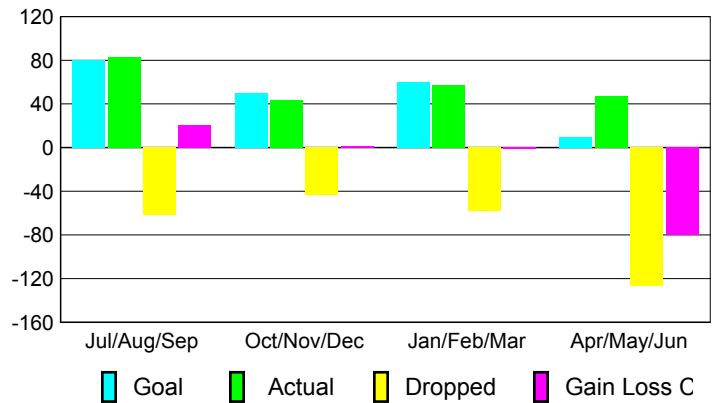

Membership Results 2009-2010

Goal, New, Dropped, Gain/Loss

Comparison of Membership Gain/Loss

Current Year Compared to the Previous Year